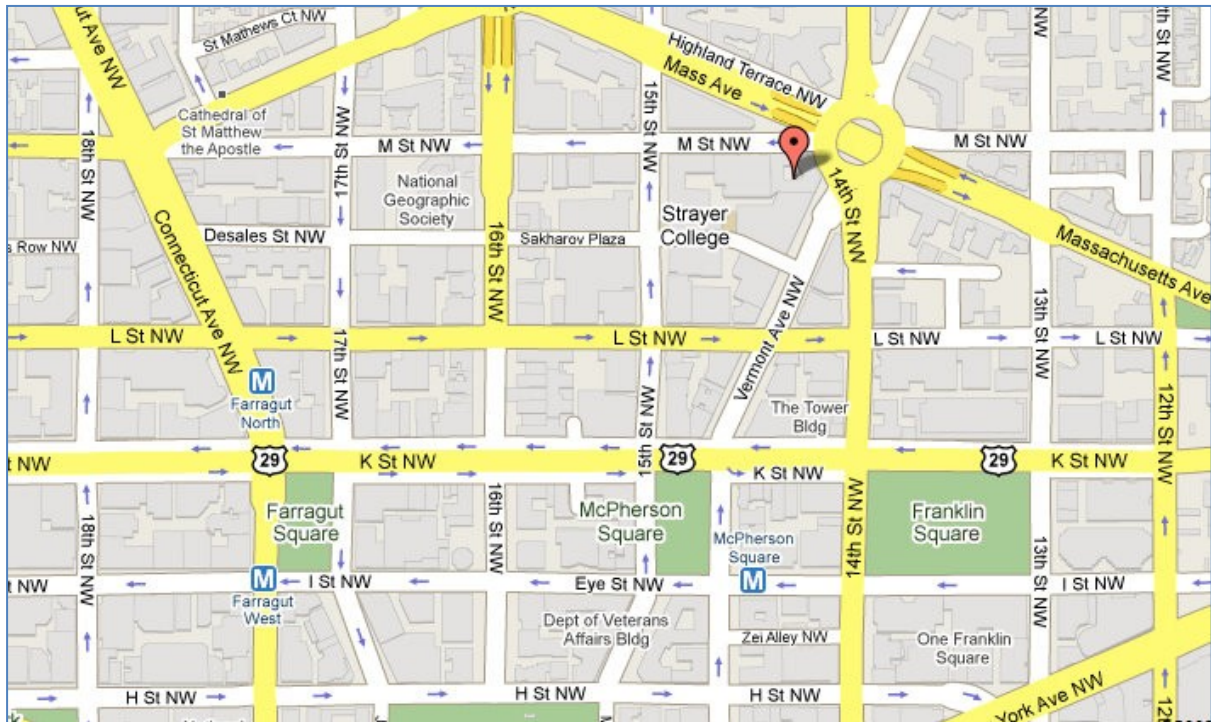

## Getting to our office

We are located on the SW side of Thomas Circle, on the corner of 14th and M, approximately 2 blocks north of K Street. The closest metro stop is McPherson Square.